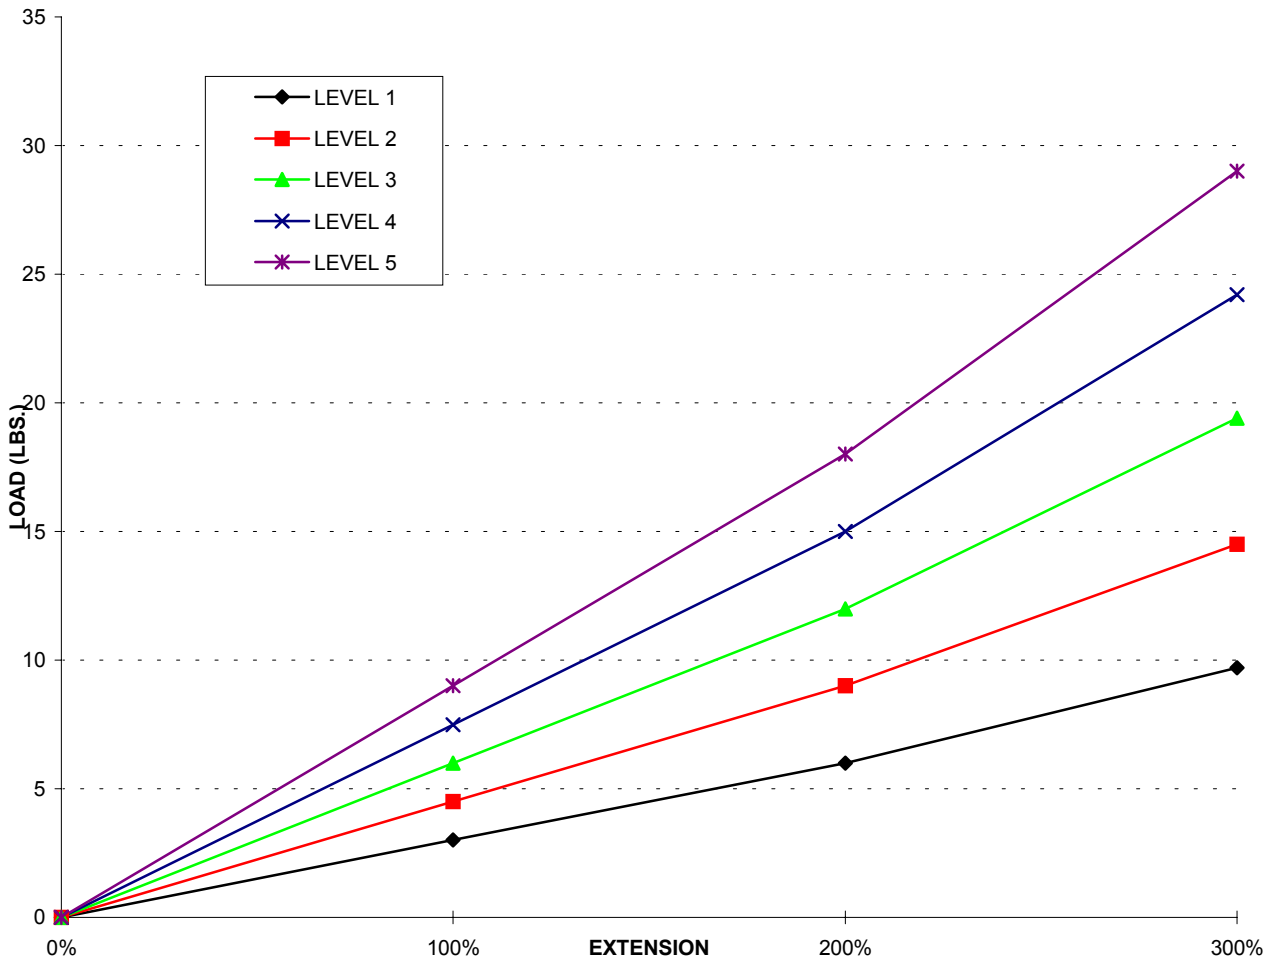

REP Band Resistance Levels

Extended Length (original length 24")	EXTENSION LOAD (LBS).				
	LEVEL 1 (Peach)	LEVEL 2 (Orange)	LEVEL 3 (Green)	LEVEL 4 (Blue)	LEVEL 5 (Plum)
25%	0.8	1.1	1.5	1.9	2.3
50%	1.5	2.3	3.0	3.8	4.5
75%	2.3	3.4	4.5	5.6	6.8
100%	3.0	4.5	6.0	7.5	9.0
200%	6.0	9.0	12.0	15.0	18.0